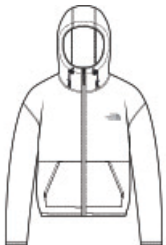

SPEC SHEET + MEASUREMENTS

The North Face® Women's Double-Knit Full-Zip Hoodie. NF0A8BUT

Product photo

Designed with double-knit fabric with stretch, this warm hoodie is ideal for low-key adventures and laid-back weekends.

- 305 g/m² 72/28 cotton/polyester double jersey knit
- Attached, three-piece, lay-flat hood with drawcord and cord locks for adjustability
- Drop shoulders
- Full-length center front zipper with pull
- Front hand pockets with elastic binding
- Elastic binding at cuffs and hem
- The North Face logo heat transfer on left chest and right back shoulder

BENEFITS

BREATHABLE: Blended fabrication that helps regulate body temperature.

STRETCH: This product contains material with stretch that allows for greater range of mobility.

CARE INSTRUCTIONS

Machine Wash Warm Gentle Cycle. Wash Inside Out And Separately. Close All Fasteners Before Washing. Wash With Mild Detergent. Rinse Well. Do Not Bleach. Tumble Dry Low. Do Not Iron. Do Not Dry Clean.

Sketches

front

back

SPEC SHEET + MEASUREMENTS

The North Face® Women's Double-Knit Full-Zip Hoodie.
NF0A8BUT

PRODUCT MEASUREMENTS

	S	M	L	XL	2XL
Size	4/6	8/10	12/14	16/18	20/22
Body Length at Back	22 3/8	23	23 7/8	24 3/4	25 5/8
Bust	18 3/4	20	21 1/2	23 1/4	25
Raglans and Dolmans Sleeve Length	32	32 1/2	33	33 1/2	34