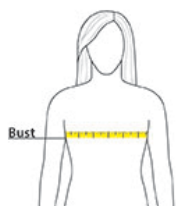

Sketches

front

back

SPEC SHEET + MEASUREMENTS

The North Face® Women's Double-Knit Full-Zip Hoodie.
NF0A8BUT

PRODUCT MEASUREMENTS

	S	M	L	XL	2XL
Size	4/6	8/10	12/14	16/18	20/22
Body Length at Back	22 3/8	23	23 7/8	24 3/4	25 5/8
Bust	18 3/4	20	21 1/2	23 1/4	25
Raglans and Dolmans Sleeve Length	32	32 1/2	33	33 1/2	34

Body Length at Back: Measured from high point shoulder to finished hem at back.

Bust: Measured across the chest one inch below armhole when laid flat.

Raglans and Dolmans Sleeve Length: Measure from neck edge to finished hem.

SIZE CHARTS

	XS	S	M	L	XL	2XL	3XL	4XL
Size	2	4/6	8/10	12/14	16/18	20/22	24/26	28/30
Bust	33-35	36-38	39-41	42-44	45-48			

SPEC SHEET + MEASUREMENTS

The North Face® Women's Double-Knit Full-Zip Hoodie.
NF0A8BUT

HOW TO MEASURE

BUST

Measure under the arm and around the fullest part of the bust with arms down, keeping tape horizontal.

COLORS

Asphalt Grey
PMS BLACK
7C

Khaki Stone/
TNF Black

Summit Navy
PMS 4145C

TNF Black
PMS BLACK
C